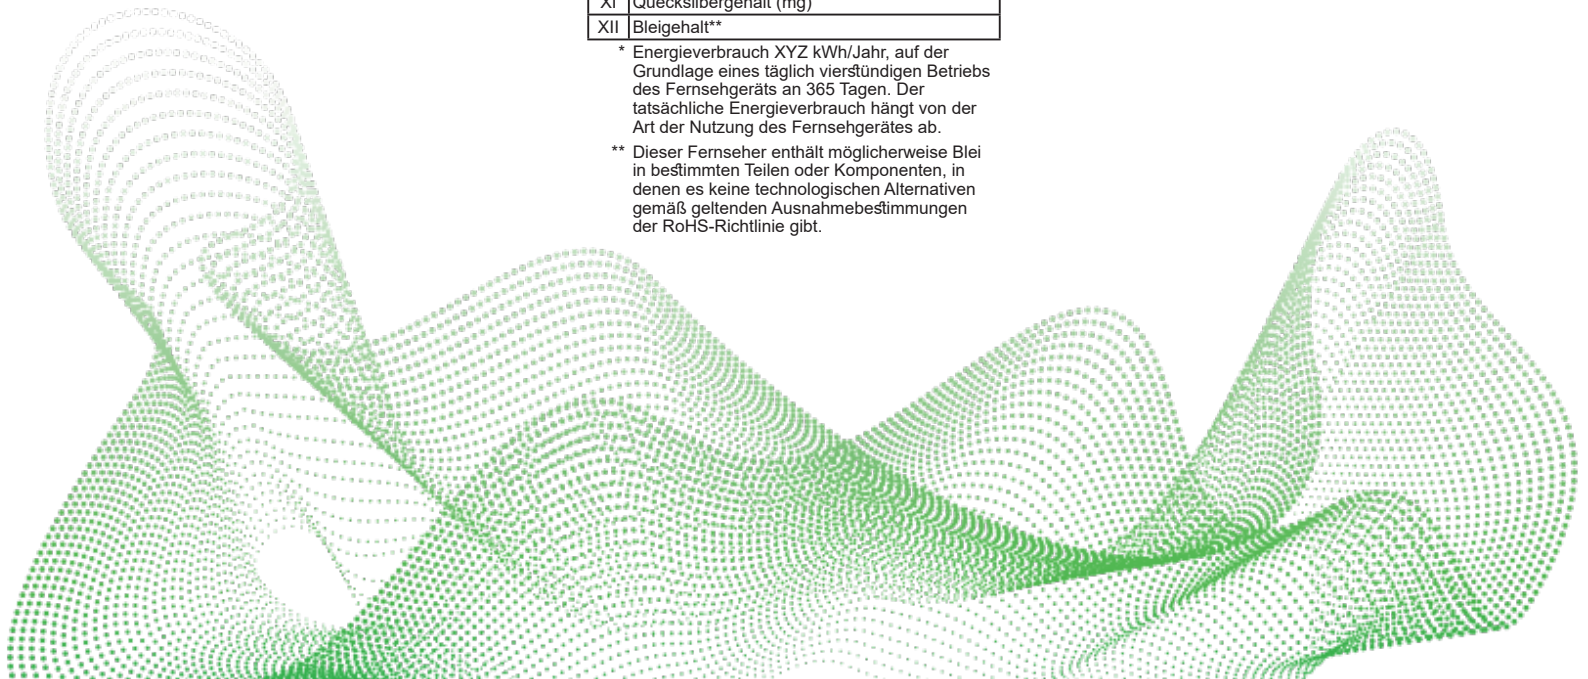

Deutsch	
I	Marke
II	Modell
III	Energieeffizienzklasse
IV	Bildschirmdiagonale - Centimeters
V	Bildschirmdiagonale - Zoll
VI	Leistungsaufnahme im Ein-Zustand [W]
VII	Energieverbrauch* [kWh/Jahr]
VIII	Leistungsaufnahme im Standbybetrieb [W]
IX	Bildschirmauflösung
X	Spitzenluminanzverhältnis
XI	Quecksilbergehalt (mg)
XII	Bleigehalt**

* Energieverbrauch XYZ kWh/Jahr, auf der Grundlage eines täglich vierstündigen Betriebs des Fernsehgeräts an 365 Tagen. Der tatsächliche Energieverbrauch hängt von der Art der Nutzung des Fernsehgerätes ab.

** Dieser Fernseher enthält möglicherweise Blei in bestimmten Teilen oder Komponenten, in denen es keine technologischen Alternativen gemäß geltenden Ausnahmeregelungen der RoHS-Richtlinie gibt.