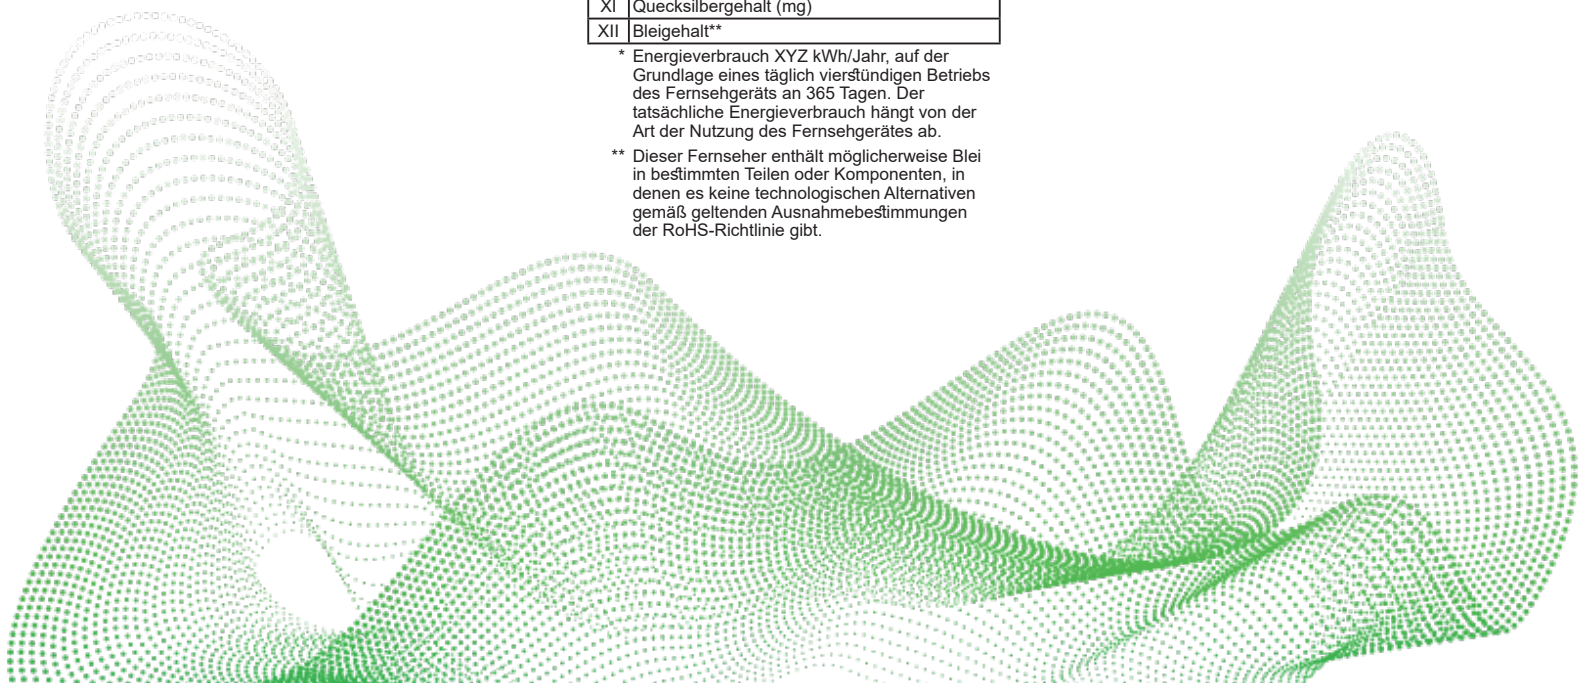

Deutsch	
I	Marke
II	Modell
III	Energieeffizienzklasse
IV	Bildschirmdiagonale - Centimeters
V	Bildschirmdiagonale - Zoll
VI	Leistungsaufnahme im Ein-Zustand [W]
VII	Energieverbrauch* [kWh/Jahr]
VIII	Leistungsaufnahme im Standbybetrieb [W]
IX	Bildschirmauflösung
X	Spitzenluminanzverhältnis
XI	Quecksilbergehalt (mg)
XII	Bleigehalt**

* Energieverbrauch XYZ kWh/Jahr, auf der Grundlage eines täglich vierstündigen Betriebs des Fernsehgeräts an 365 Tagen. Der tatsächliche Energieverbrauch hängt von der Art der Nutzung des Fernsehgerätes ab.

** Dieser Fernseher enthält möglicherweise Blei in bestimmten Teilen oder Komponenten, in denen es keine technologischen Alternativen gemäß geltenden Ausnahmeregelungen der RoHS-Richtlinie gibt.